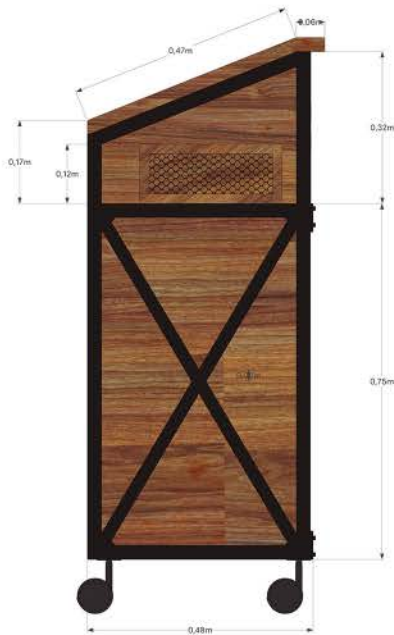

ATRIL DOBLE

Planos

ATRIL SIMPLE

Planos

Alberto Sierra

 678-886-3605

admin@colmexhospitalitygroup.com

5965 Peachtree Corners East, Suite C4
Norcross, GA 30071